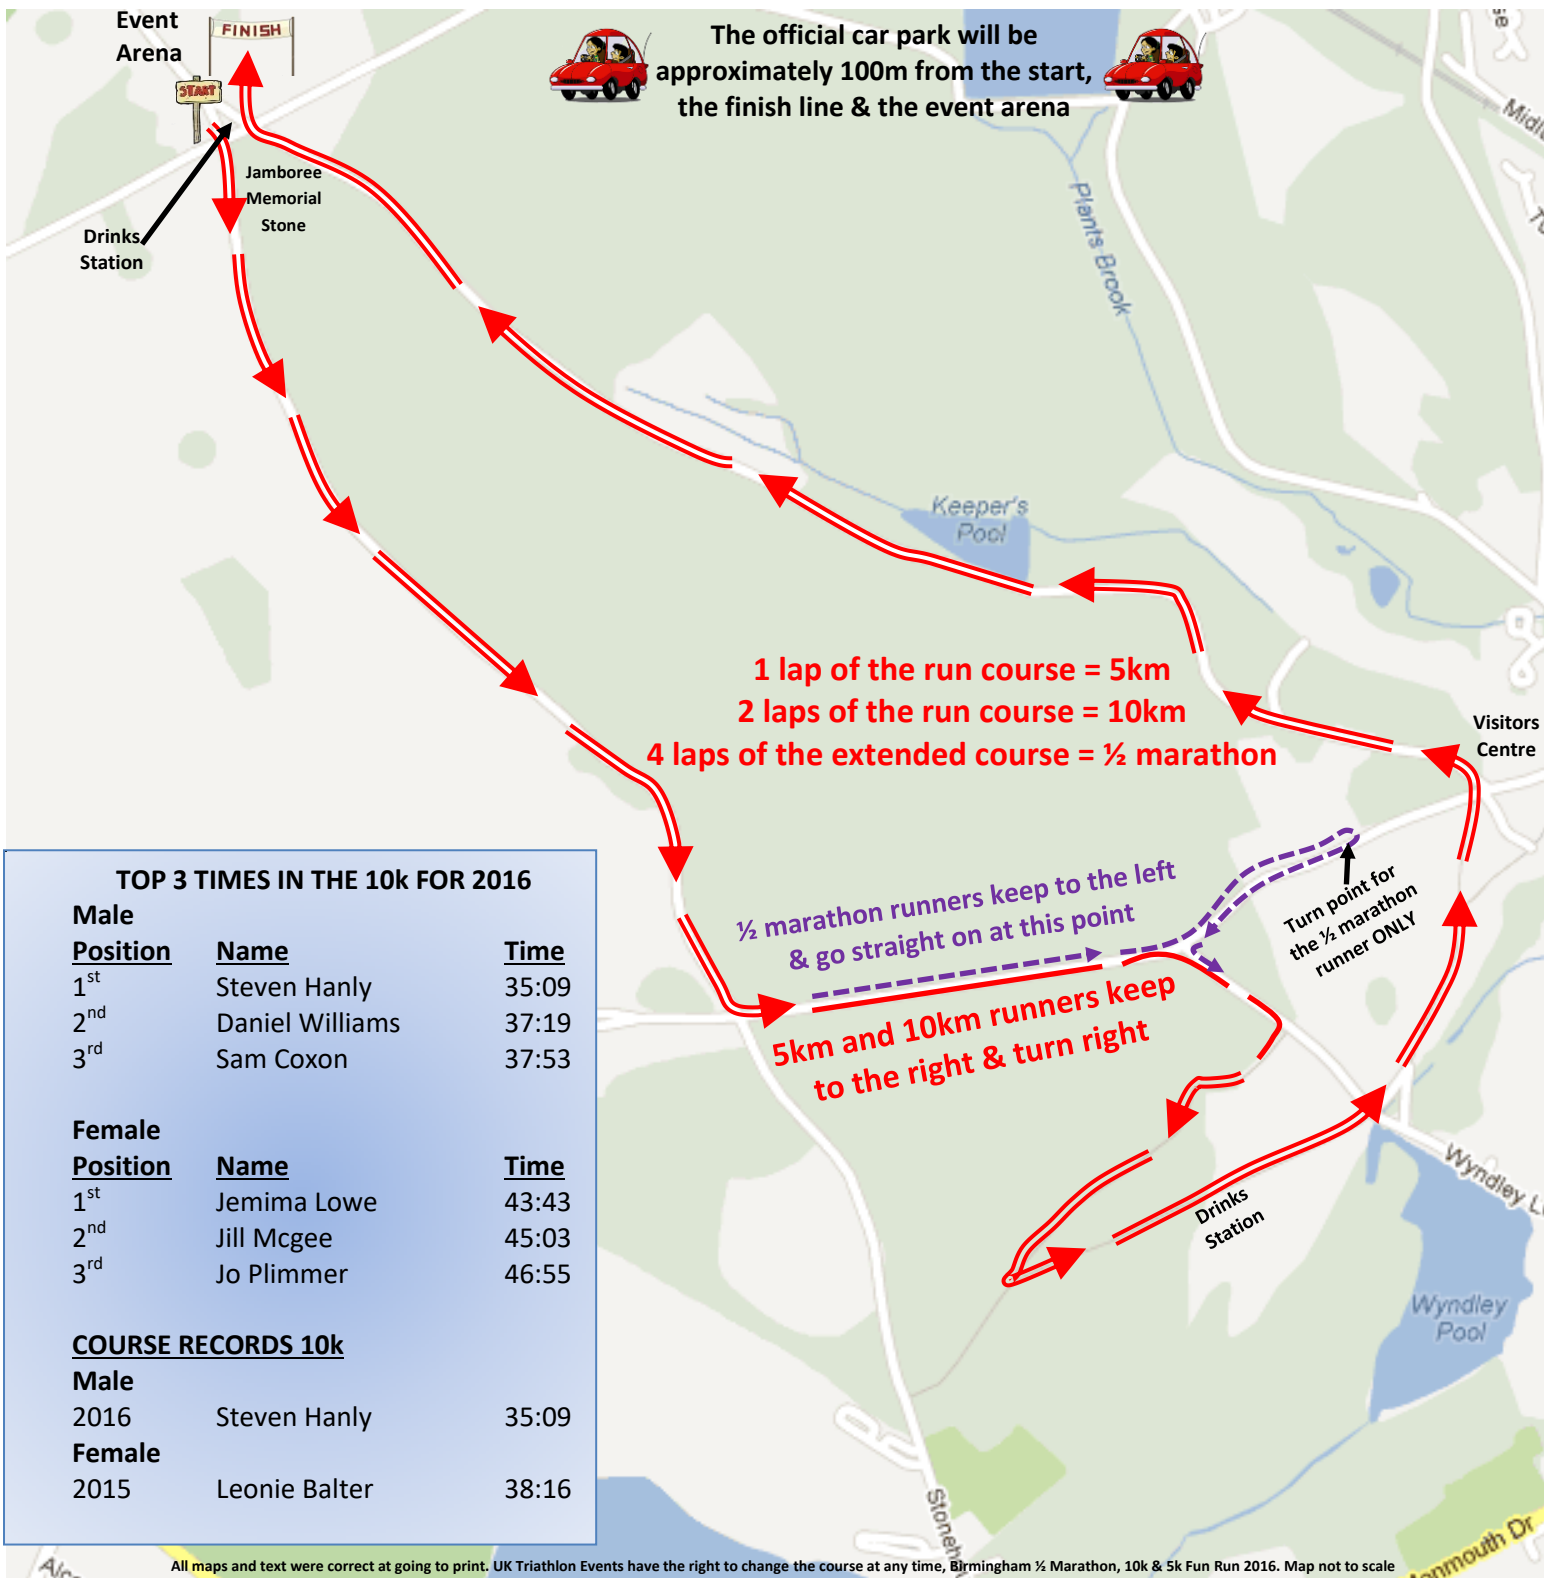

Birmingham ½ Marathon, 10k Race & 5k Family Fun Run

Birmingham ½ Marathon, 10k Race & 5k Family Fun Run

Chipped timed - Closed road to traffic - On Site parking

The Birmingham run race takes place on a tarmac road surface and is fully closed to traffic.

START TIMES FOR 2016

5k Family Fun Run, 10k Race & Half Marathon - 9.30am

(Times may change; always check the website for details)