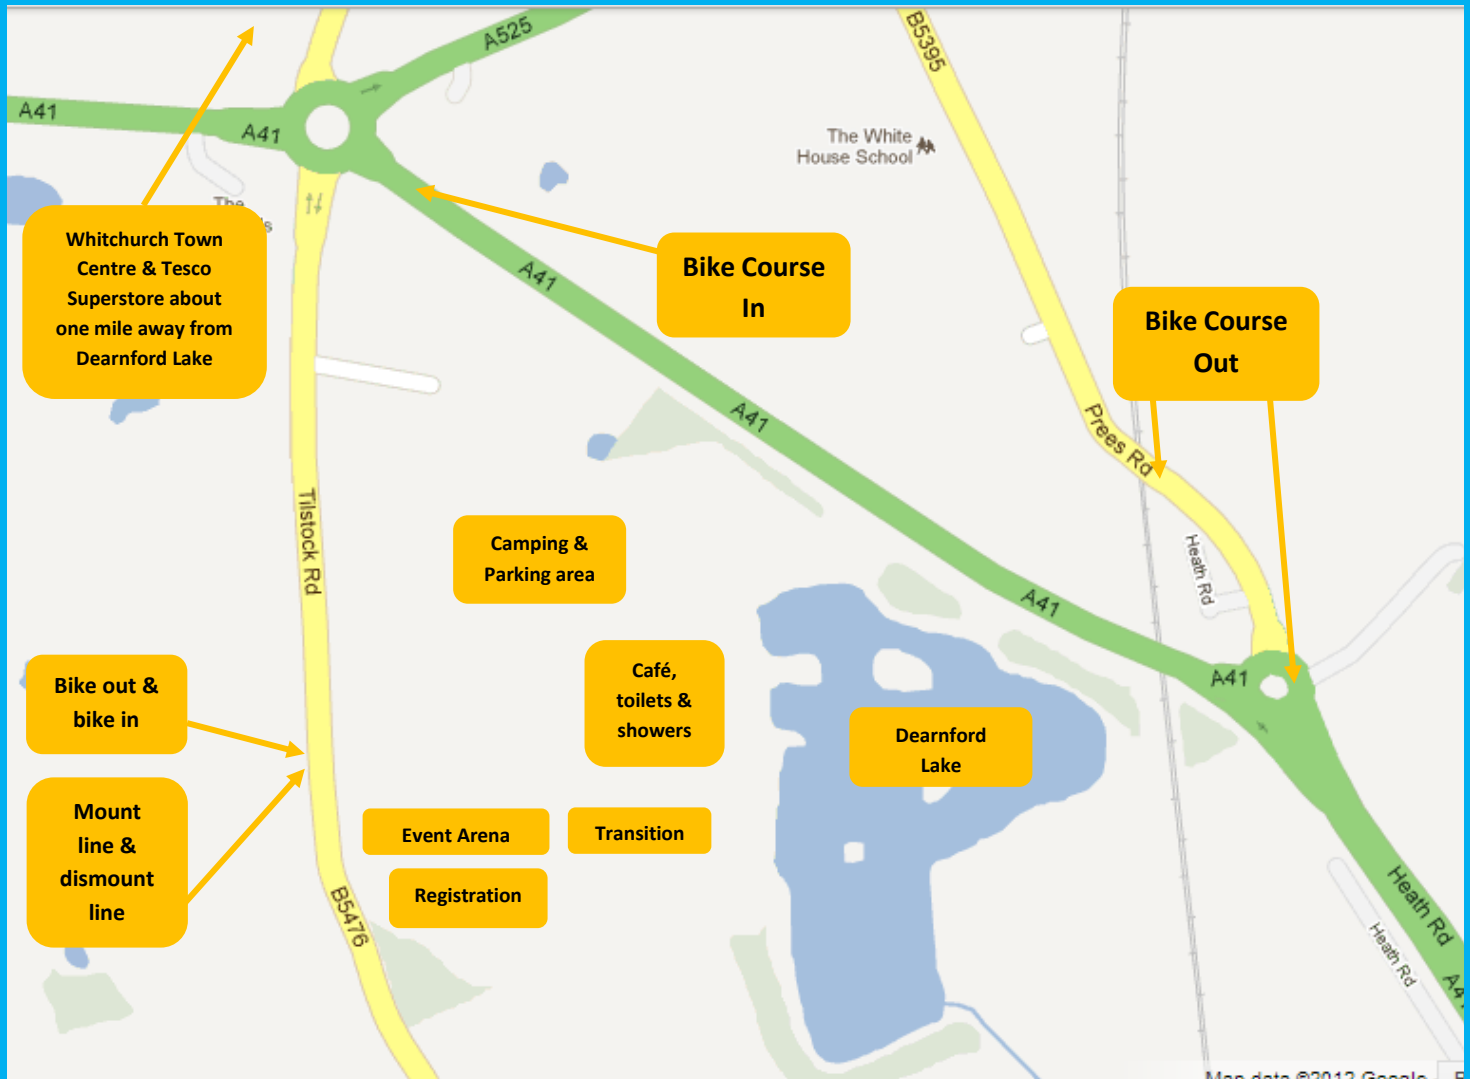

The UK Ultimate Triathlon Arena 2013

UK Ultimate Triathlon 2013

UK Ultimate swim course
4 laps = 2.4 miles

UK Ultimate bike course
4 laps = 112 miles

UK Ultimate run course
4 laps = 26.2 miles

BTF Registered
Onsite parking
Onsite showers
Onsite café

Fresh Water Lake swim
Flat run course

UK Ultimate HALF swim course
2 laps = 1.2 miles

UK Ultimate HALF bike course
2 laps = 56 miles

UK Ultimate HALF run course
2 laps = 13.1 miles

Chip Timing
Onsite camping
Onsite toilets
Onsite registration

Flat bike course
Spectator friendly course