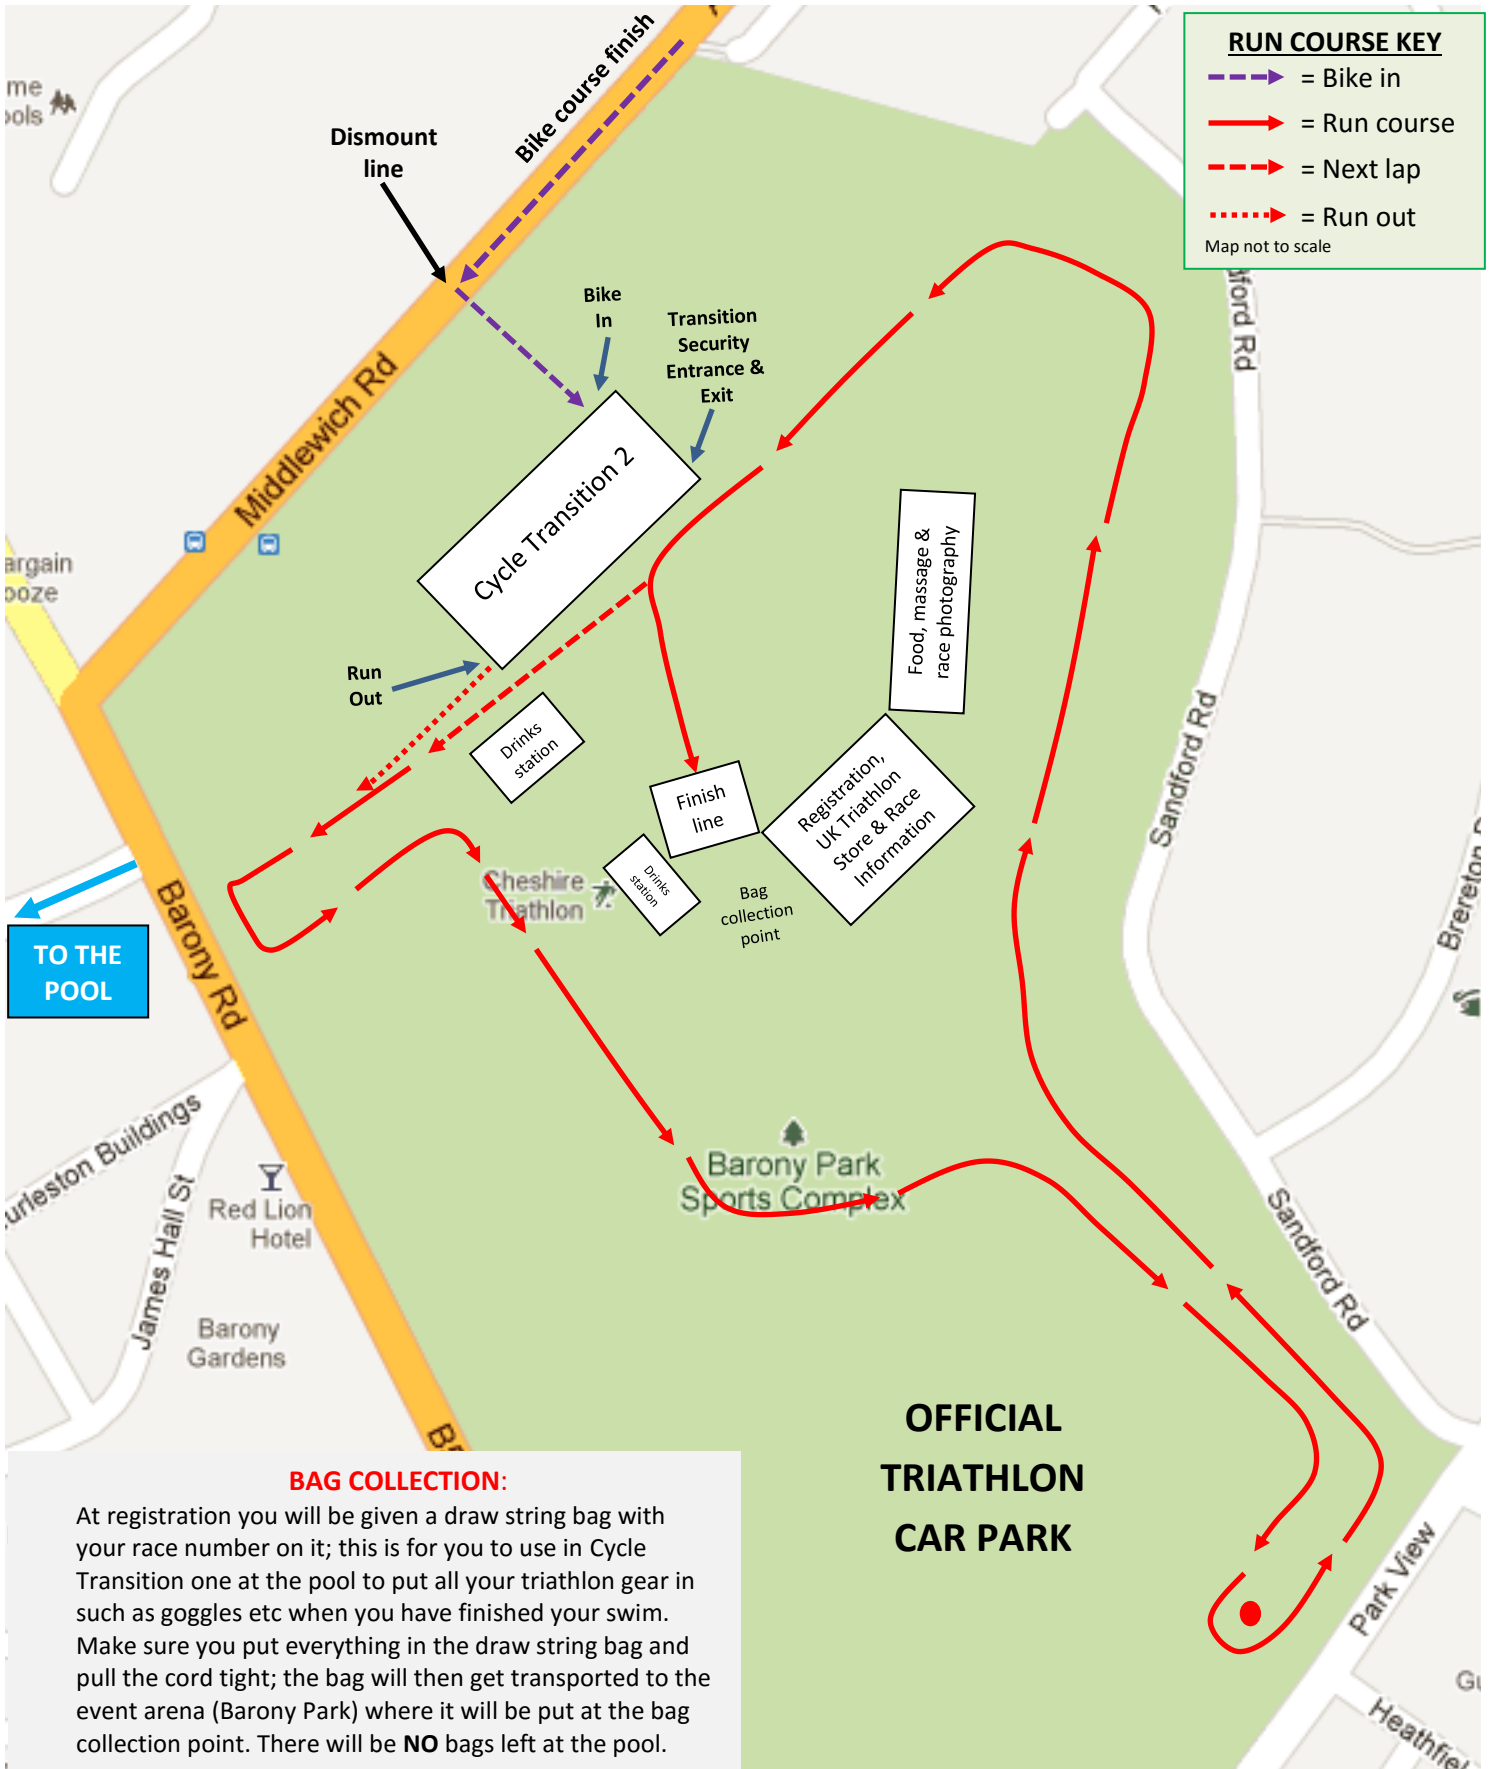

# North West Run Course & Event Arena (Barony Park, Nantwich)

### BAG COLLECTION:

At registration you will be given a draw string bag with your race number on it; this is for you to use in Cycle Transition one at the pool to put all your triathlon gear in such as goggles etc when you have finished your swim. Make sure you put everything in the draw string bag and pull the cord tight; the bag will then get transported to the event arena (Barony Park) where it will be put at the bag collection point. There will be **NO** bags left at the pool.

**OFFICIAL  
TRIATHLON  
CAR PARK**

### North West Triathlon - Run Course Information

- ❖ One lap of the run course = 1.25km - The run course is on short compact grass & very flat
- ❖ Sprint & Relay x 4 laps = 5km
- ❖ Super Sprint & Fun x 2 laps = 2.5km